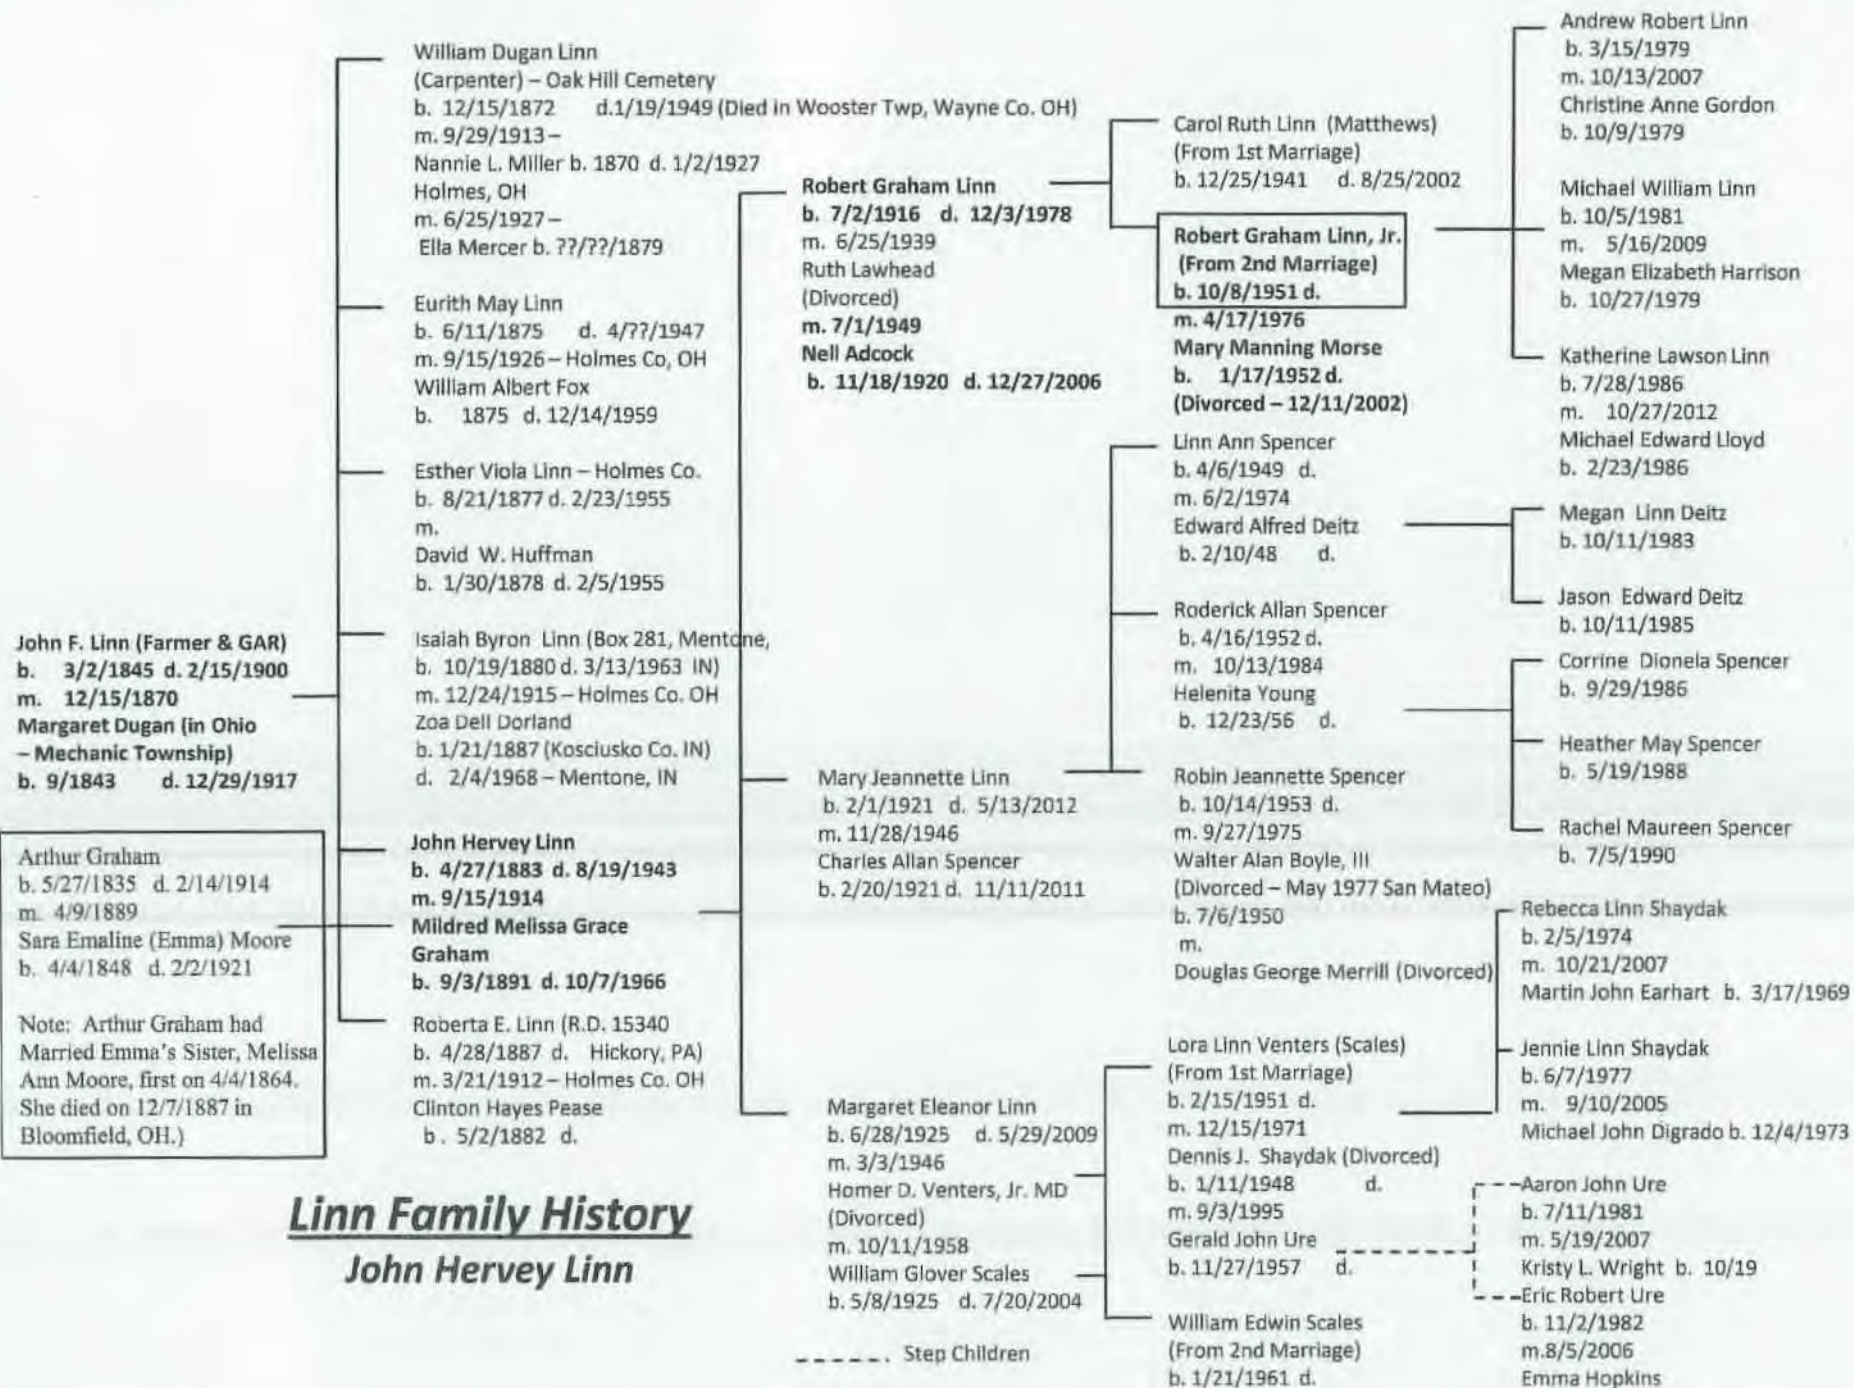

Linn Family History

Descendents of Isaiah Blair Linn

Arthur Graham
b. 5/27/1835 d. 2/14/1914
m. 4/9/1889
Sara Emaline (Emma) Moore
b. 4/4/1848 d. 2/2/1921

Note: Arthur Graham had Married Emma's Sister, Melissa Ann Moore, first on 4/4/1864. She died on 12/7/1887 in Bloomfield, OH.)

Linn Family History
John Hervey Linn