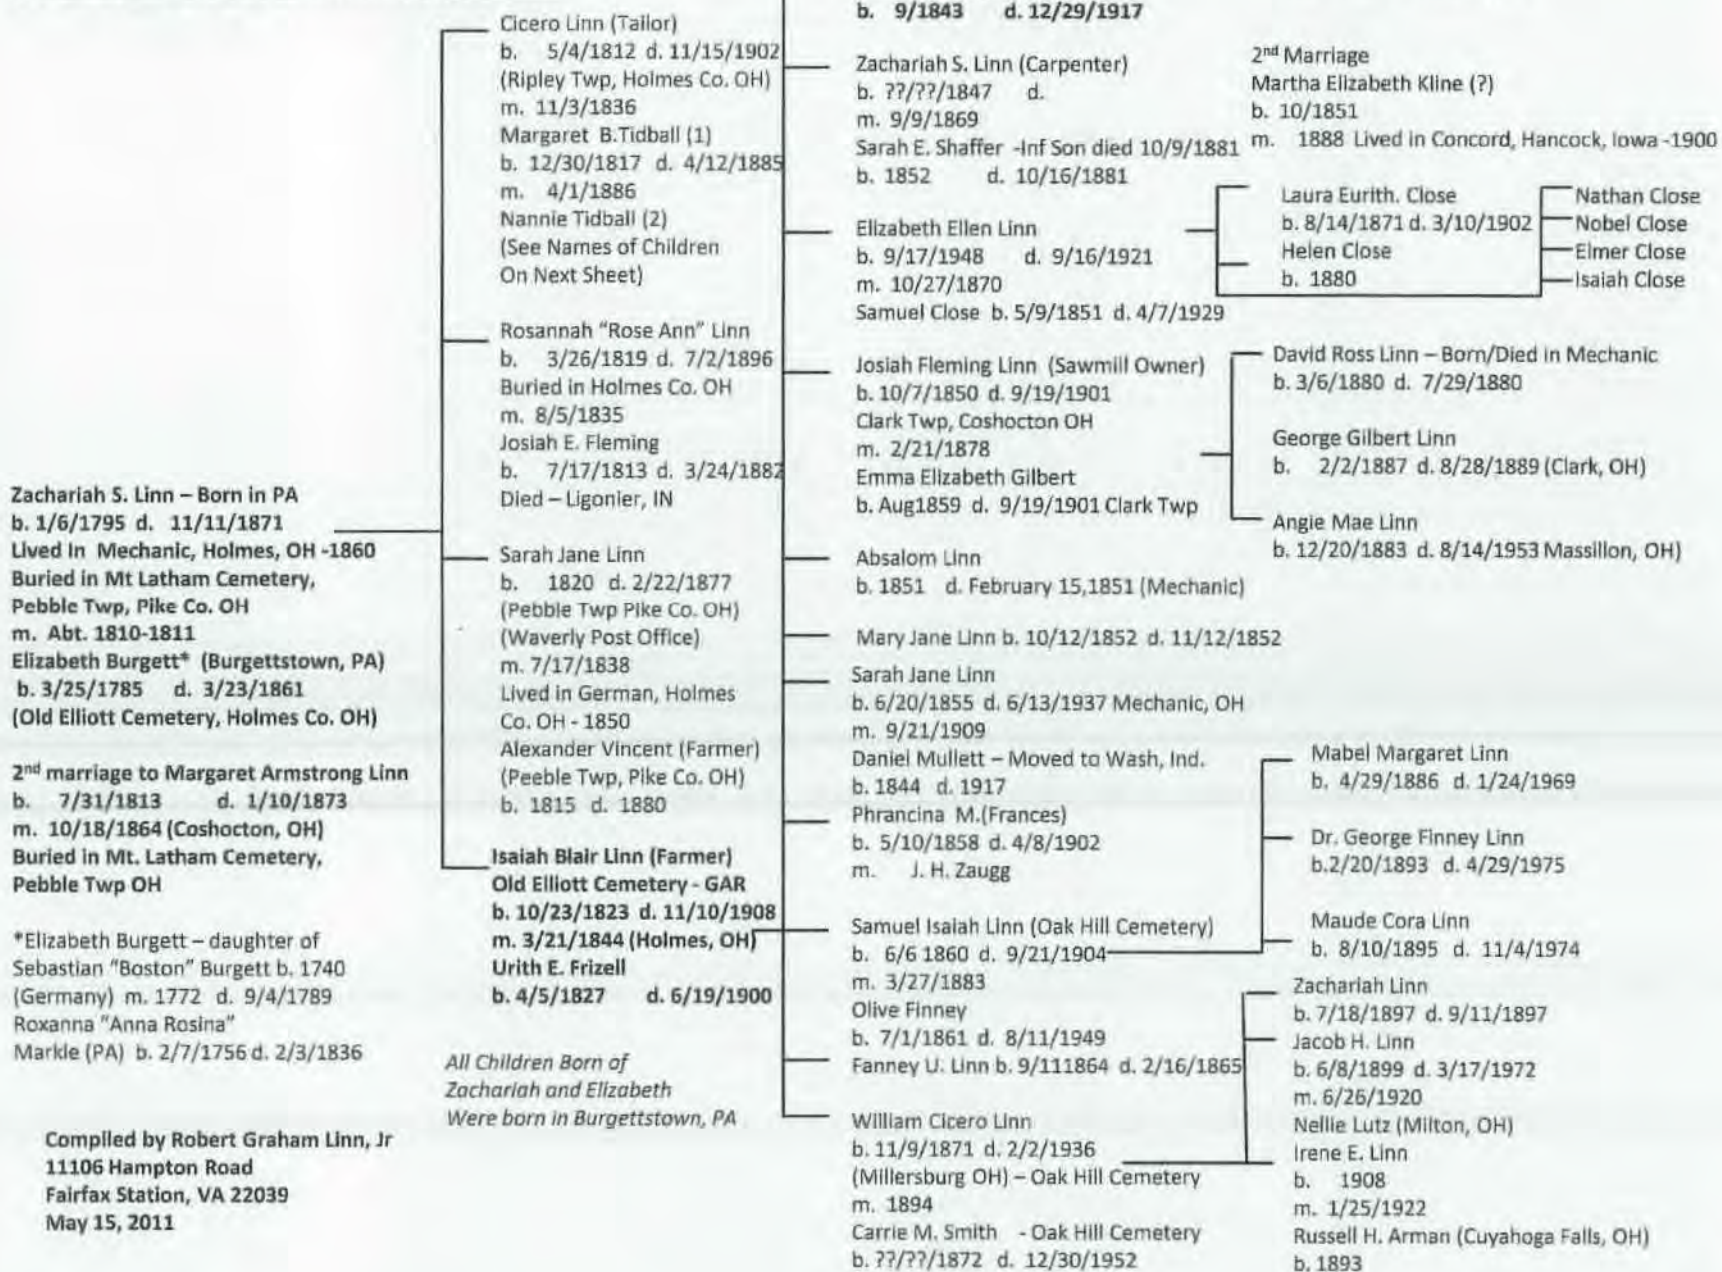

Linn Family History

Descendents of Isaiah Blair Linn

Arthur Graham
b. 5/27/1835 d. 2/14/1914
m. 4/9/1889
Sara Emaline (Emma) Moore
b. 4/4/1848 d. 2/2/1921

Note: Arthur Graham had Married Emma's Sister, Melissa Ann Moore, first on 4/4/1864. She died on 12/7/1887 in Bloomfield, OH.)

Linn Family History
John Hervey Linn